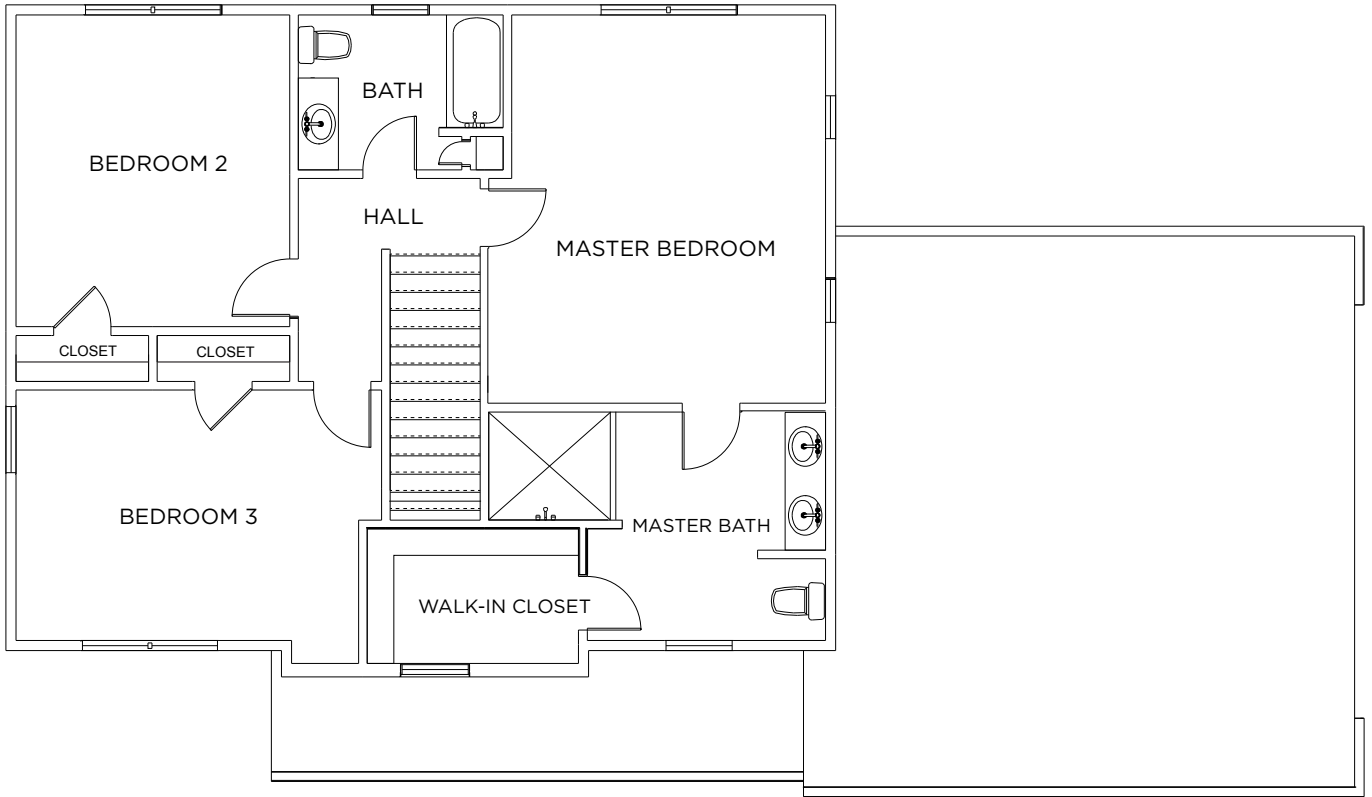

BAYVIEW HOME

COLONIAL HOME
TOTAL 2,016 SF

FIRST FLOOR LEVEL
1,008 SF

BAYVIEW HOME

COLONIAL HOME
TOTAL 2,016 SF

SECOND FLOOR LEVEL
1,008 SF