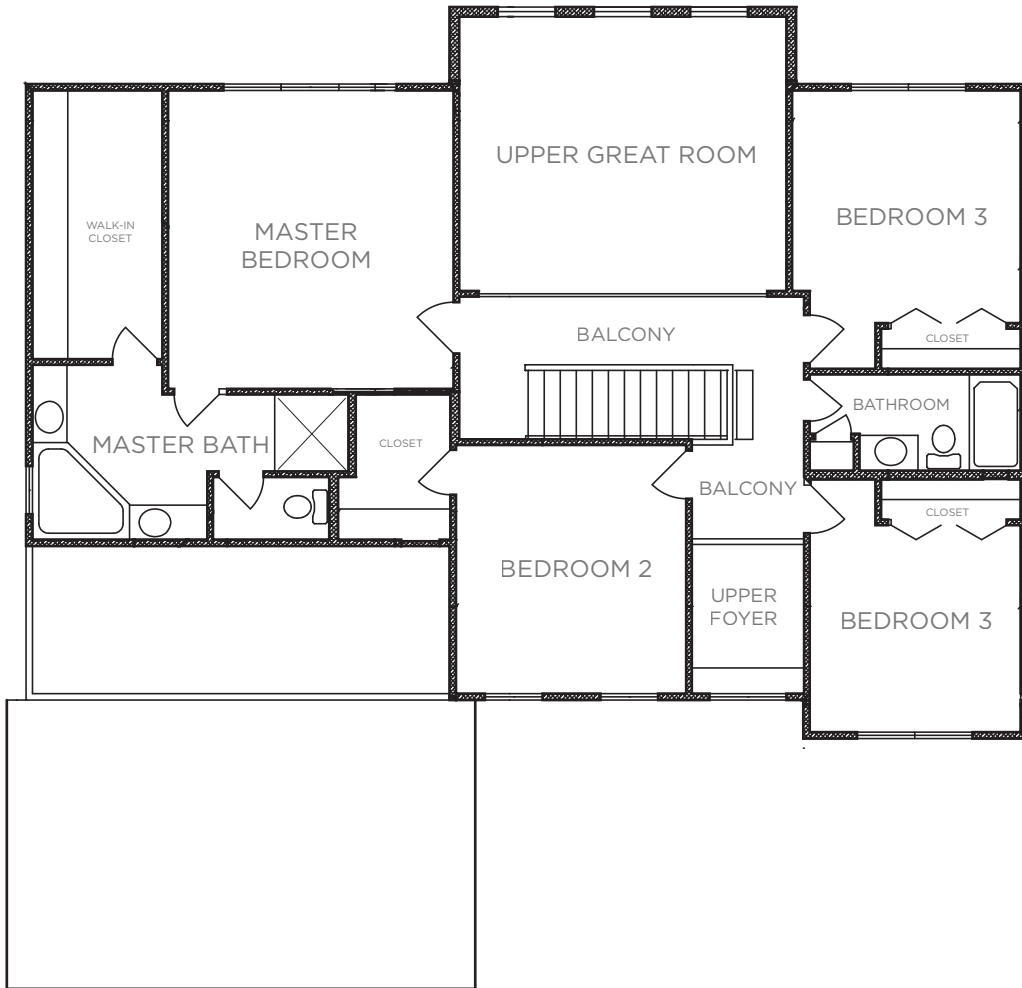

SONOMA HOME

COLONIAL HOME
TOTAL 2,664 SF

FIRST FLOOR LEVEL
1,404 SF

SONOMA HOME

COLONIAL HOME
TOTAL 2,664 SF

SECOND FLOOR LEVEL
1,260 SF